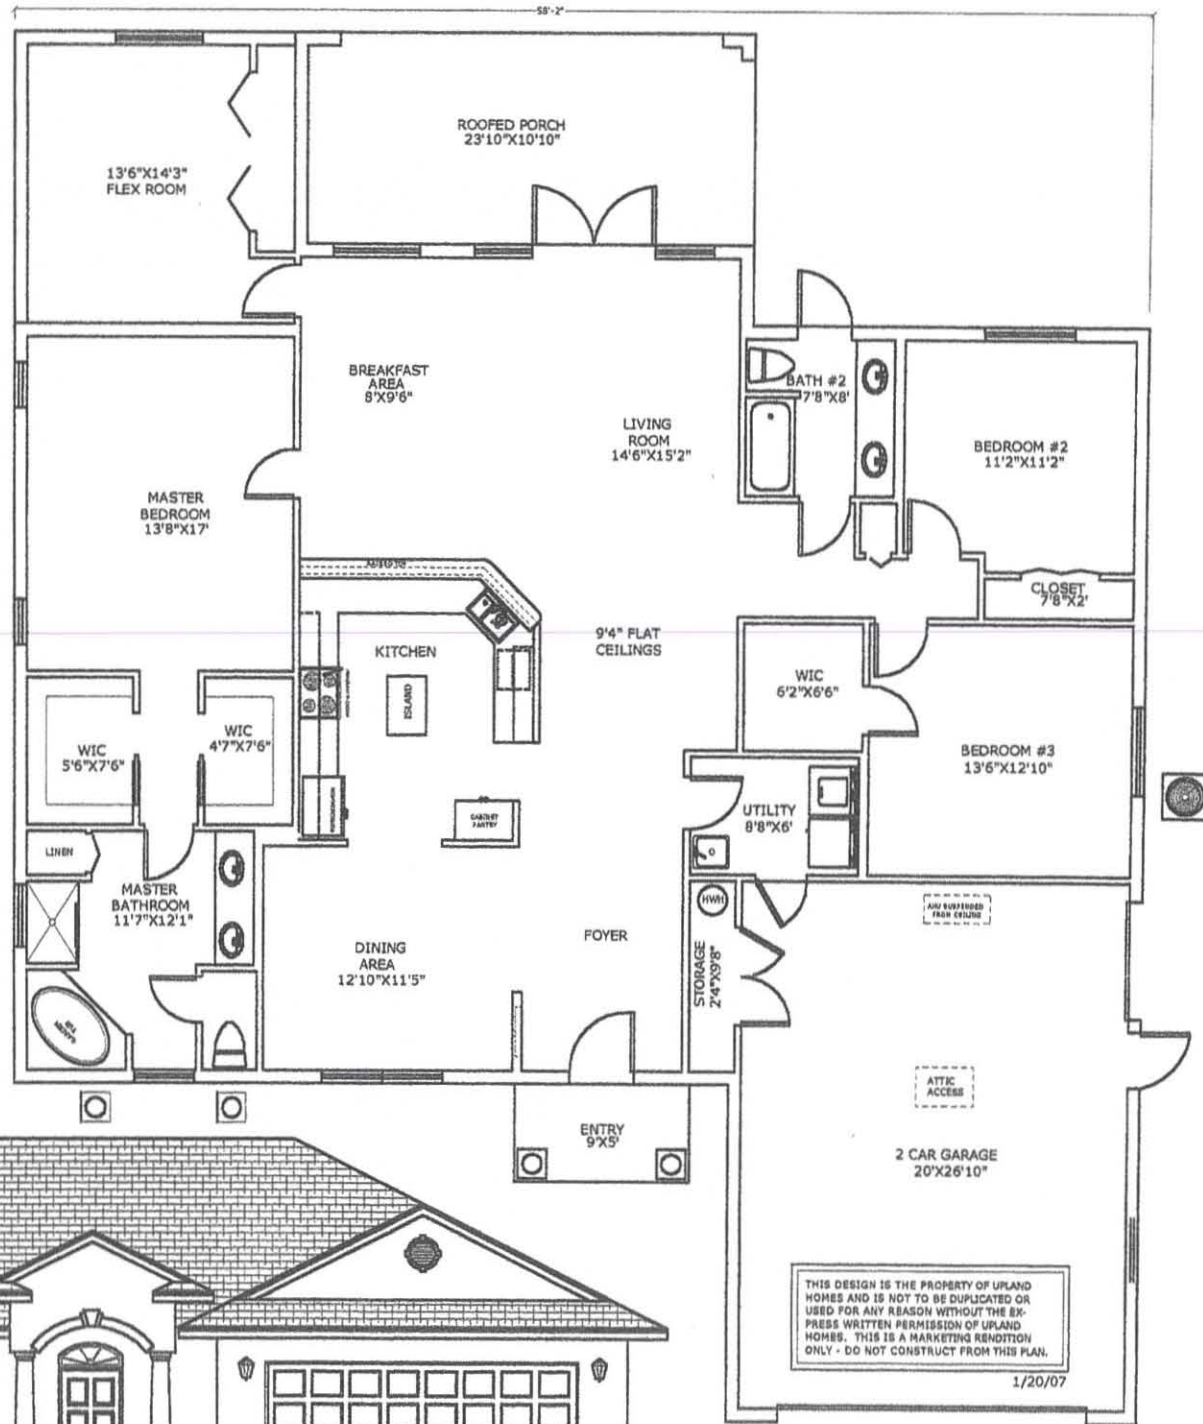

# THE TOPAZ II IV BEDROOM MODEL

AREAS:

AIR CONDITIONED	2348
ENTRY	45
GARAGE	582
PORCH	194
TOTAL	3169 SF

SCALE 1/8" = 1'